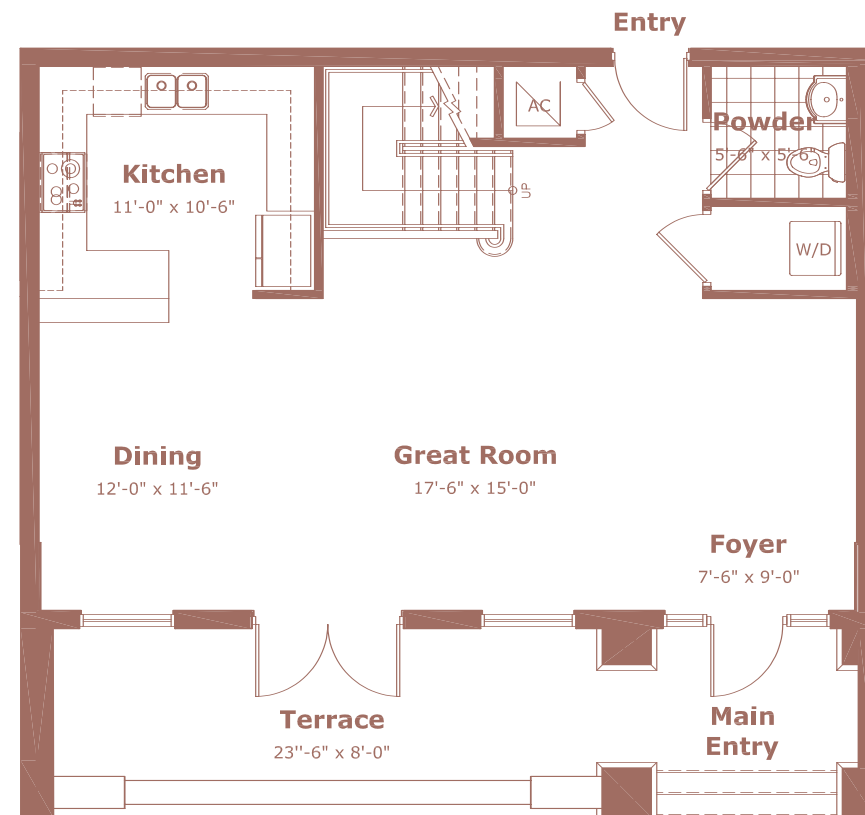

RESIDENCES 101-102

LEVELS 1-2

2 BEDROOMS, 2-1/2 BATHS

CONDITIONED SPACE 1,650 SQ.FT.

TERRACE 400 SQ.FT.

TOTAL 2,050 SQ.FT.

LOWER LEVEL

UPPER LEVEL