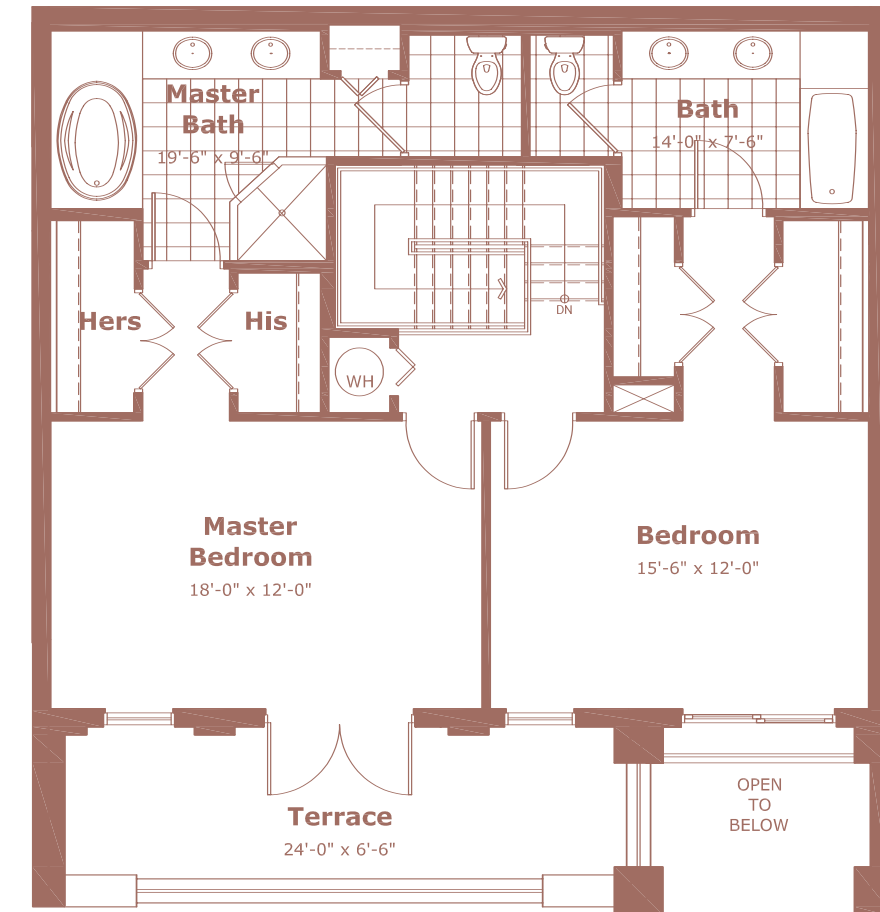

RESIDENCES 101-102

LEVELS 1-2

2 BEDROOMS, 2-1/2 BATHS

CONDITIONED SPACE 1,650 SQ.FT.

TERRACE 400 SQ.FT.

TOTAL 2,050 SQ.FT.

LOWER LEVEL

UPPER LEVEL