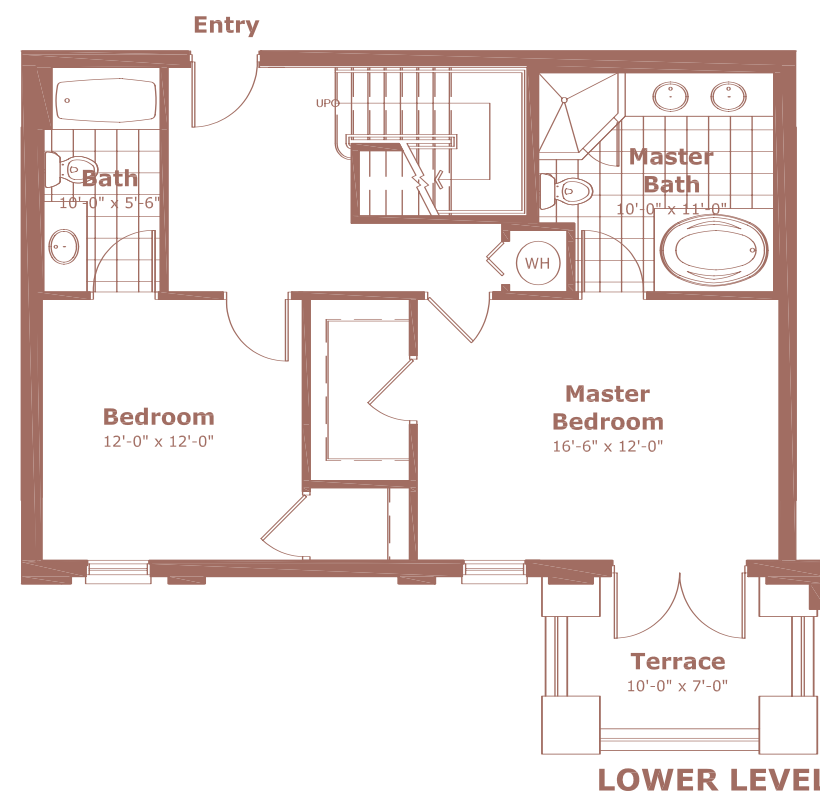

## RESIDENCES 401-404

LEVELS 3-4

2 BEDROOMS, 2-1/2 BATHS

CONDITIONED SPACE	1,550 SQ.FT.
TERRACE	150 SQ.FT.
<b>TOTAL</b>	<b>1,700 SQ.FT.</b>

Residences 401 & 404 are mirror images of the plan shown.  
Residence 401 includes an additional 100 sq.ft.  
of terrace space on the bedroom level.