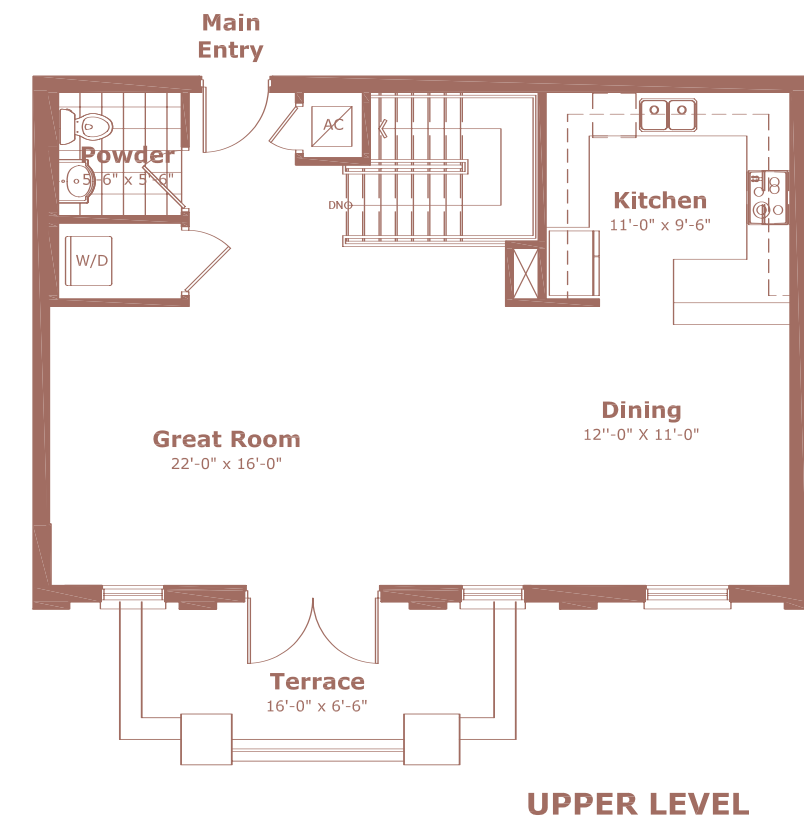

## RESIDENCES 401-404

LEVELS 3-4

2 BEDROOMS, 2-1/2 BATHS

CONDITIONED SPACE	1,550 SQ.FT.
TERRACE	150 SQ.FT.
<b>TOTAL</b>	<b>1,700 SQ.FT.</b>

Residences 401 & 404 are mirror images of the plan shown.  
Residence 401 includes an additional 100 sq.ft.  
of terrace space on the bedroom level.