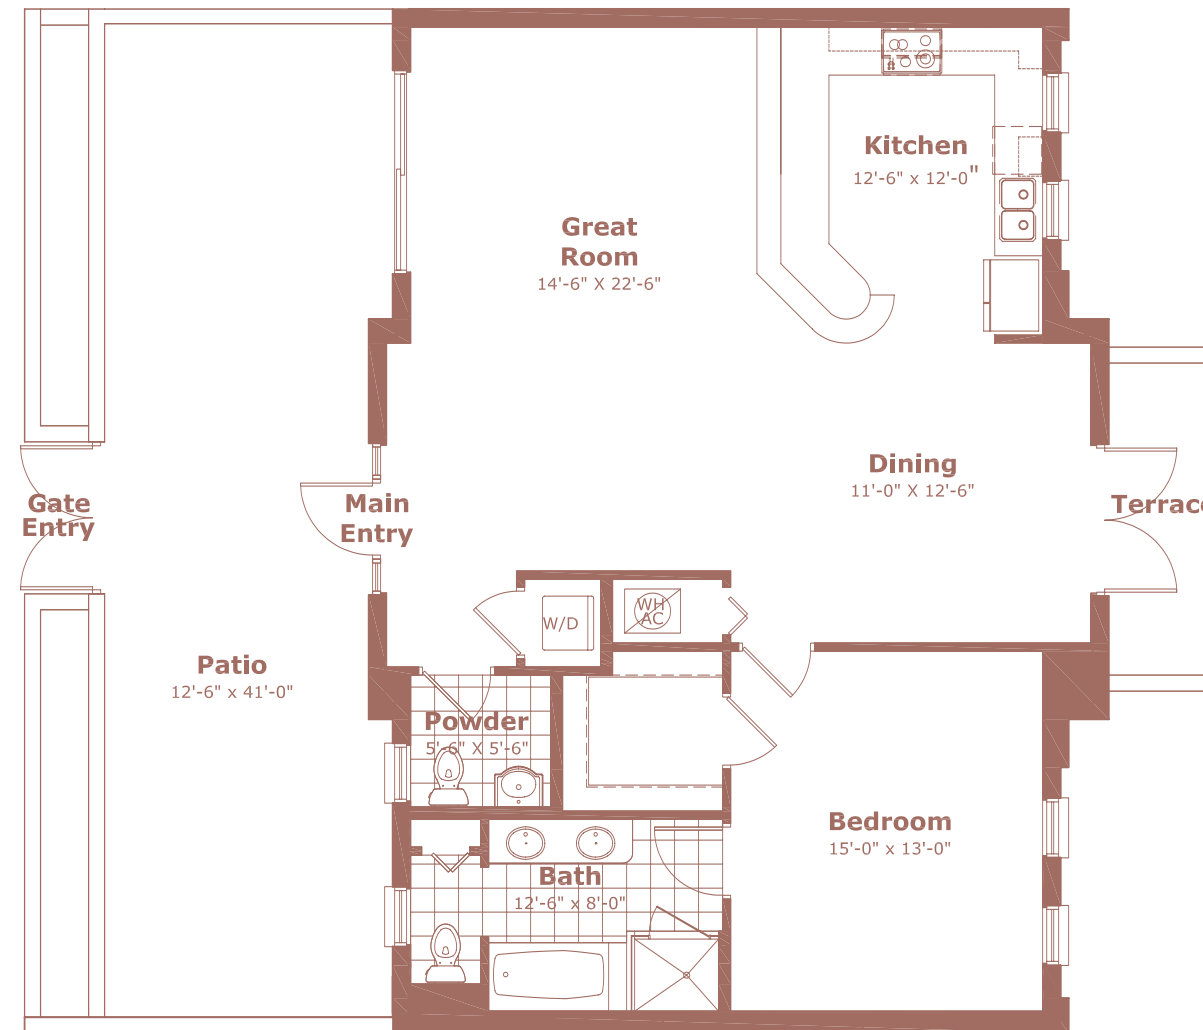

RESIDENCES 407-409

LEVEL 4

1 BEDROOM, 1-1/2 BATHS

CONDITIONED SPACE 1,100 SQ.FT.

TERRACE/PATIO 560 SQ.FT.

TOTAL 1,660 SQ.FT.

Residence 409 has a slightly longer East terrace.

Floorplan for illustration purposes only. Prices, plans and specifications are subject to change without notice.