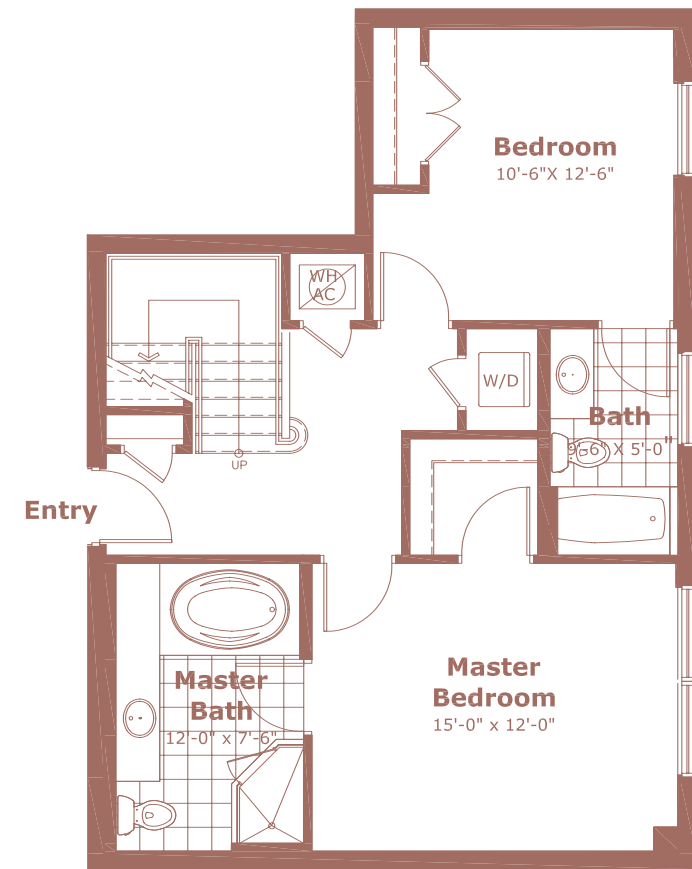

RESIDENCE 410

LEVELS 3-4

2 BEDROOMS, 2-1/2 BATHS

CONDITIONED SPACE 1,250 SQ.FT.

TERRACE 160 SQ.FT.

TOTAL 1,400 SQ.FT.

LOWER LEVEL

UPPER LEVEL