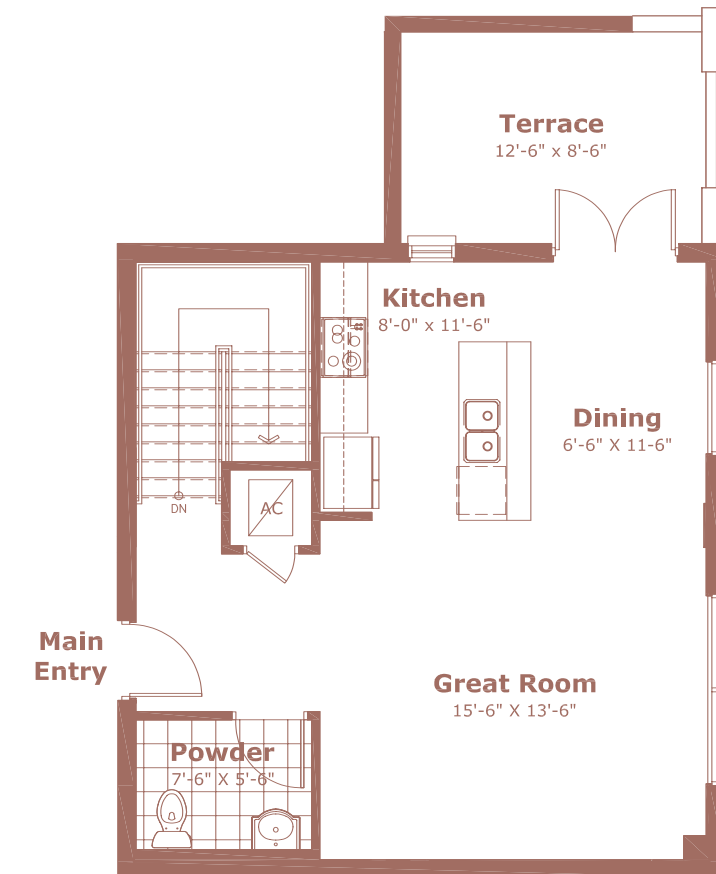

RESIDENCE 410

LEVELS 3-4

2 BEDROOMS, 2-1/2 BATHS

CONDITIONED SPACE 1,250 SQ.FT.

TERRACE 160 SQ.FT.

TOTAL 1,400 SQ.FT.

LOWER LEVEL

UPPER LEVEL