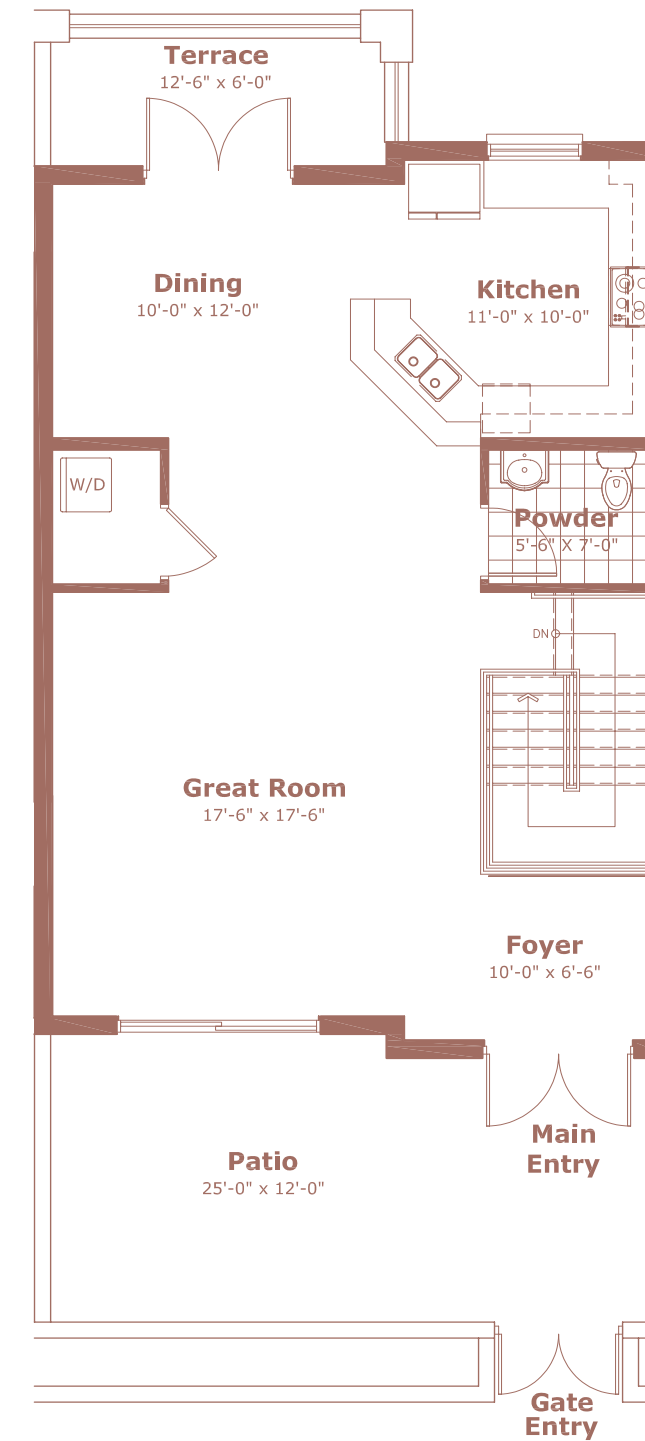

RESIDENCES 413-415

LEVELS 3-4

2 BEDROOMS, 2-1/2 BATHS

CONDITIONED SPACE 1,550 SQ.FT.

TERRACE/PATIO 500 SQ.FT.

TOTAL 2,050 SQ.FT.

LOWER LEVEL

UPPER LEVEL