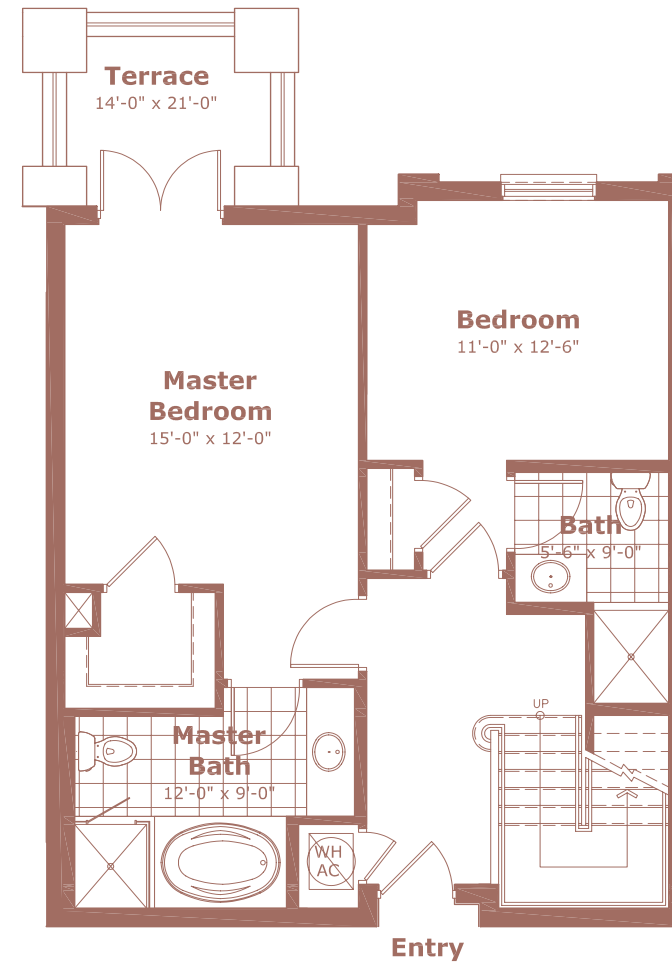

RESIDENCES 413-415

LEVELS 3-4

2 BEDROOMS, 2-1/2 BATHS

CONDITIONED SPACE 1,550 SQ.FT.

TERRACE/PATIO 500 SQ.FT.

TOTAL 2,050 SQ.FT.

LOWER LEVEL

UPPER LEVEL