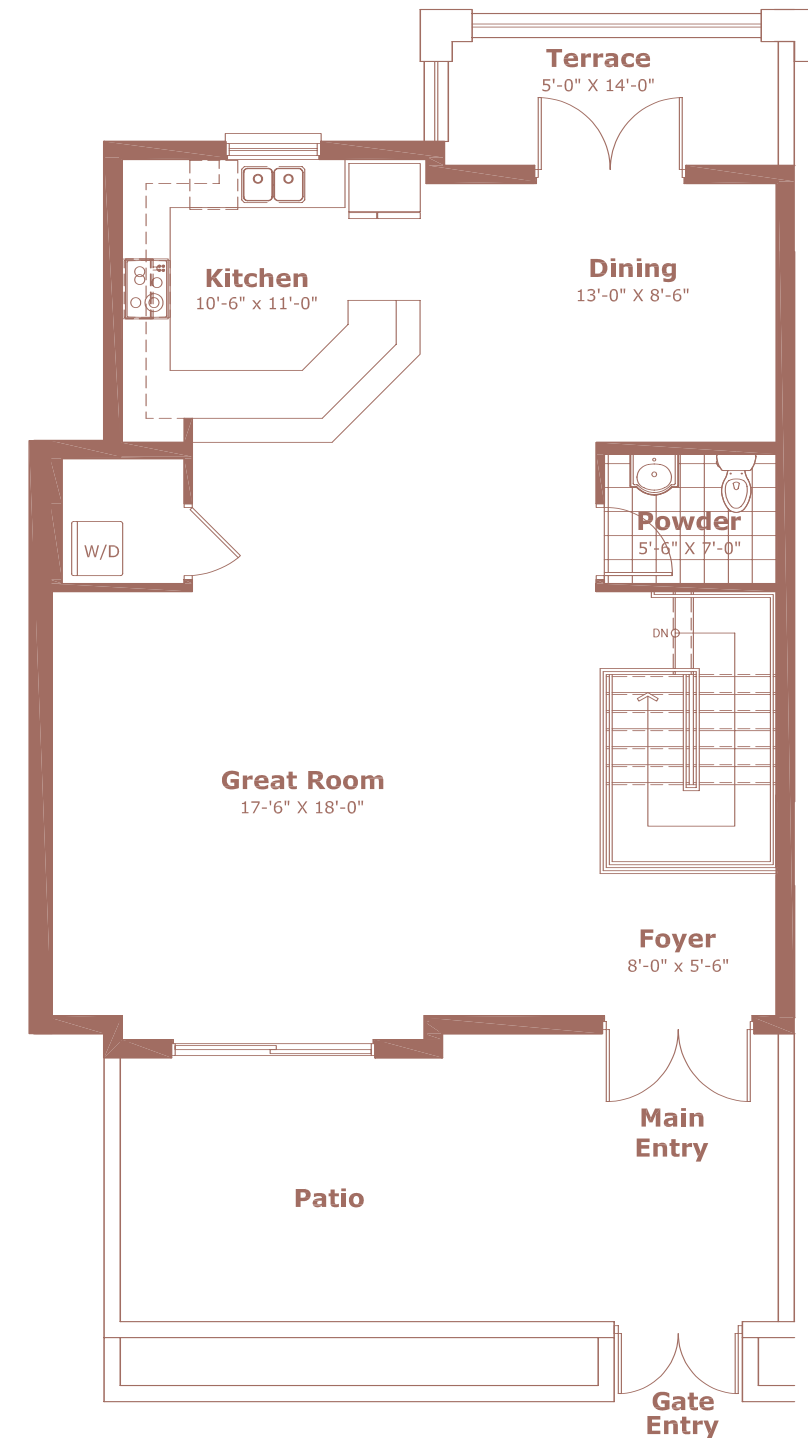

LOWER LEVEL

UPPER LEVEL

RESIDENCE 416

LEVELS 3-4

2 BEDROOMS, 2-1/2 BATHS

CONDITIONED SPACE	1,700 SQ.FT.
TERRACE/PATIO	350 SQ.FT.
TOTAL	2,050 SQ.FT.