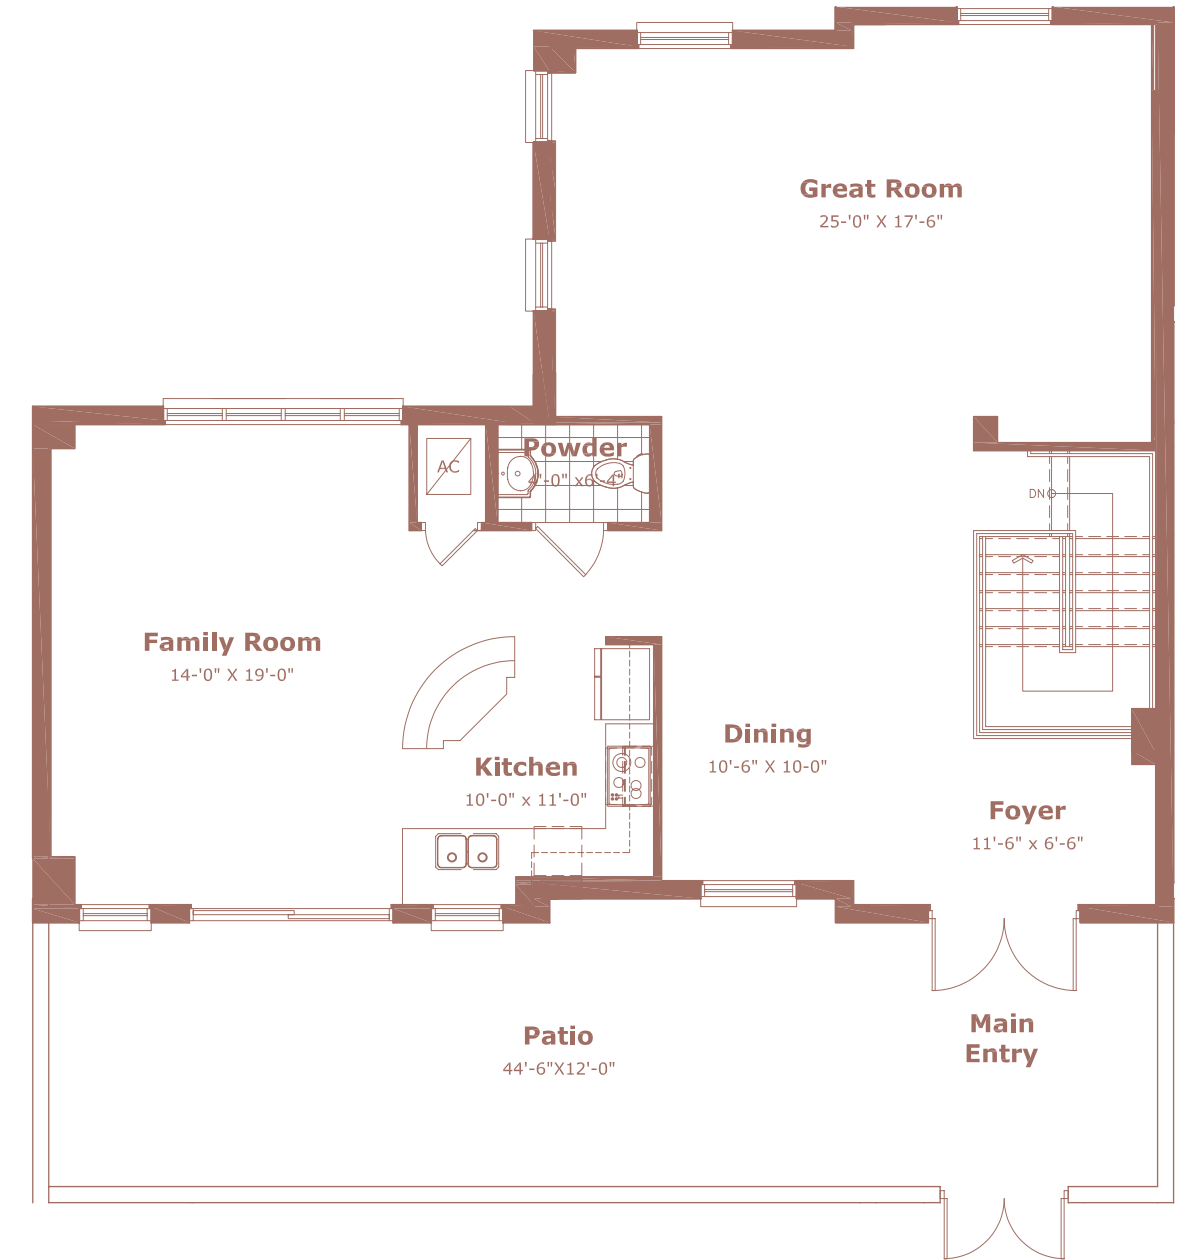

RESIDENCE 417

LEVELS 3-4

3 BEDROOMS, 3-1/2 BATHS	
CONDITIONED SPACE	2,200 SQ.FT.
TERRACE/PATIO	1,200 SQ.FT.
TOTAL	3,400 SQ.FT.

LOWER LEVEL

UPPER LEVEL