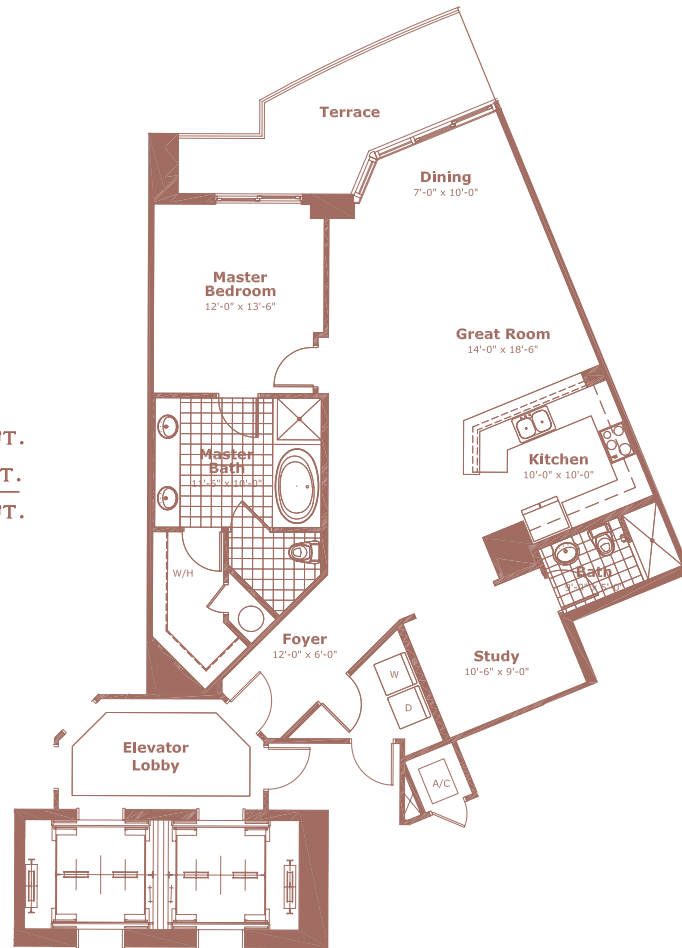

RESIDENCE D / WEST
LEVELS 5-16

1 BEDROOM, 2 BATHS	
CONDITIONED SPACE	1,300 SQ.FT.
TERRACE	140 SQ.FT.
TOTAL	1,440 SQ.FT.

Floorplan for illustration purposes only. Prices, plans and specifications are subject to change without notice.