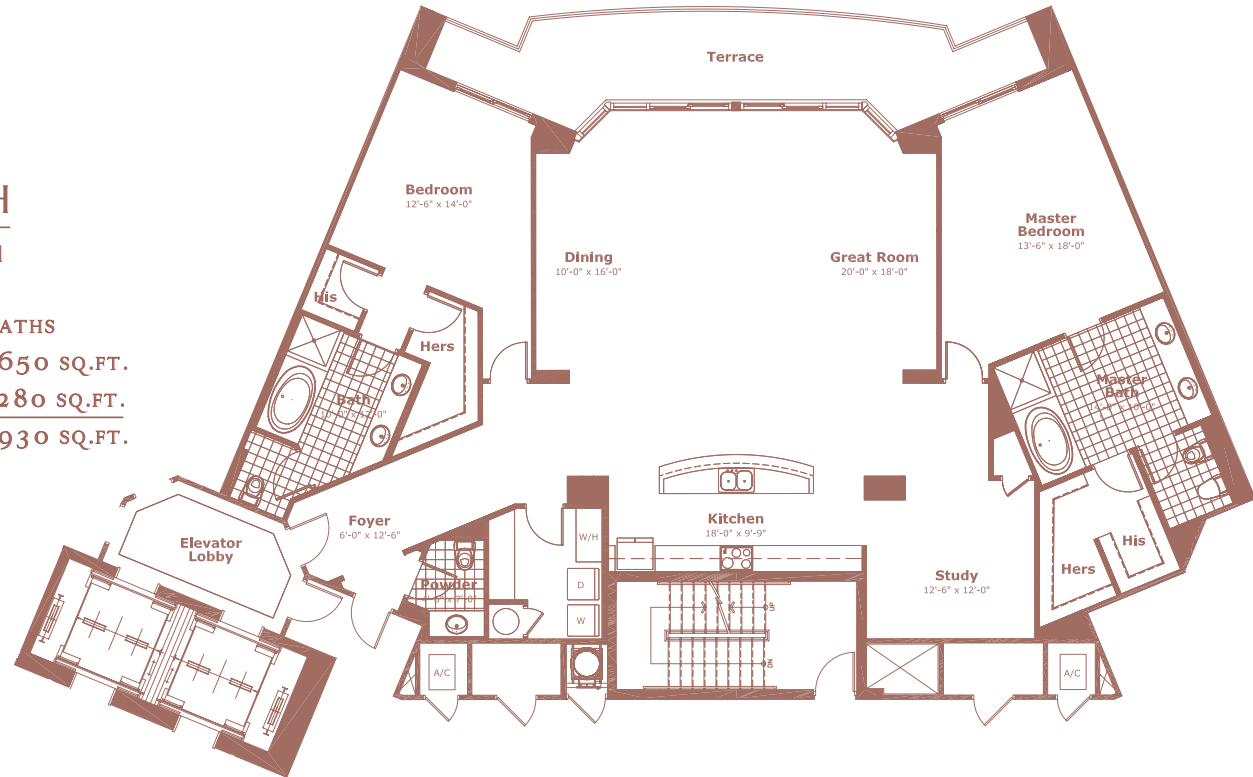

RESIDENCE H

LEVELS 17-21

2 BEDROOMS, 2 ½ BATHS

CONDITIONED SPACE 2,650 SQ.FT.

TERRACE 280 SQ.FT.

TOTAL 2,930 SQ.FT.

Floorplan for illustration purposes only. Prices, plans and specifications are subject to change without notice.