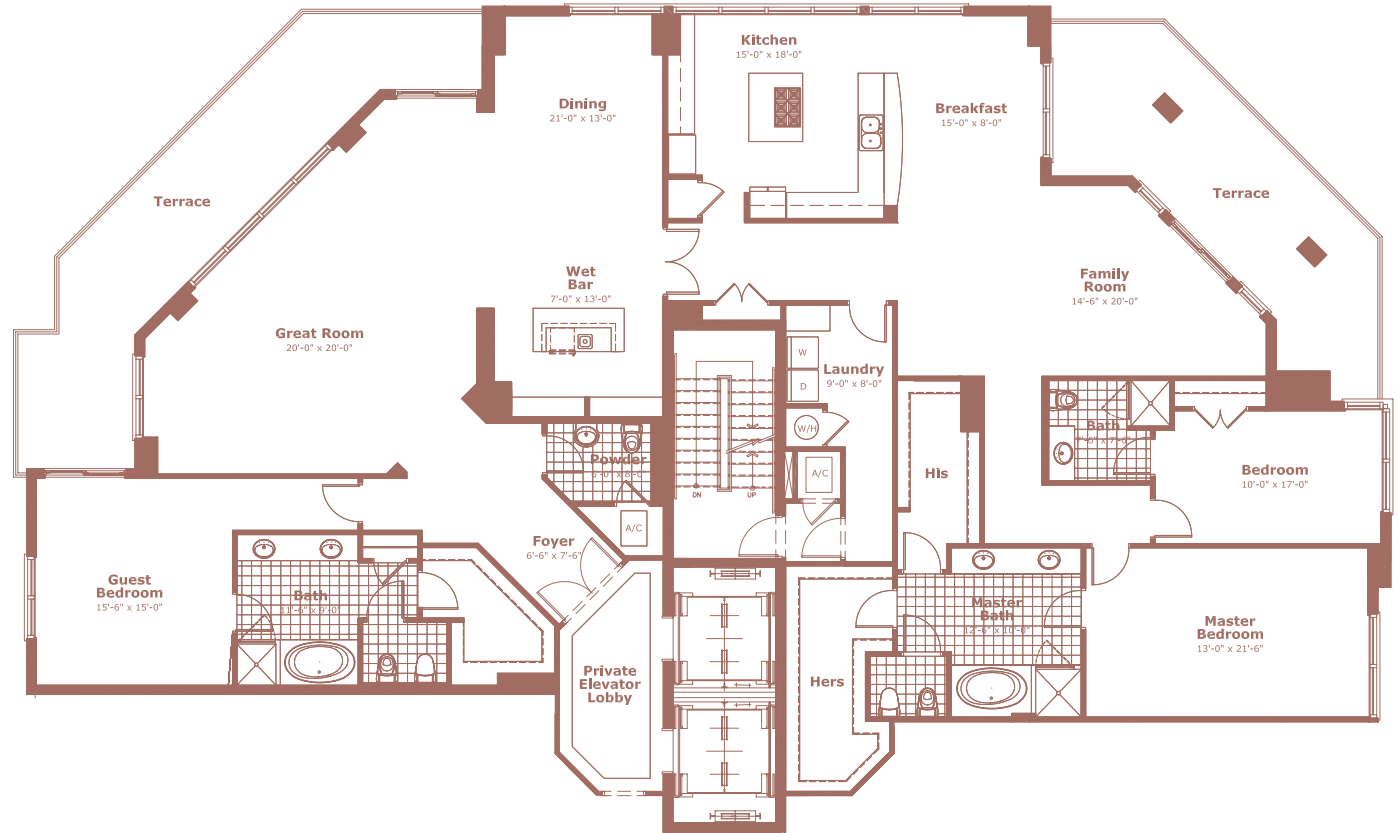

**RESIDENCE I**  
LEVELS 20-21

3 BEDROOMS, 3 1/2 BATHS

CONDITIONED SPACE	4,100 SQ.FT.
TERRACE	780 SQ.FT.
<b>TOTAL</b>	<b>4,880 SQ.FT.</b>

Floorplan for illustration purposes only. Prices, plans and specifications are subject to change without notice.