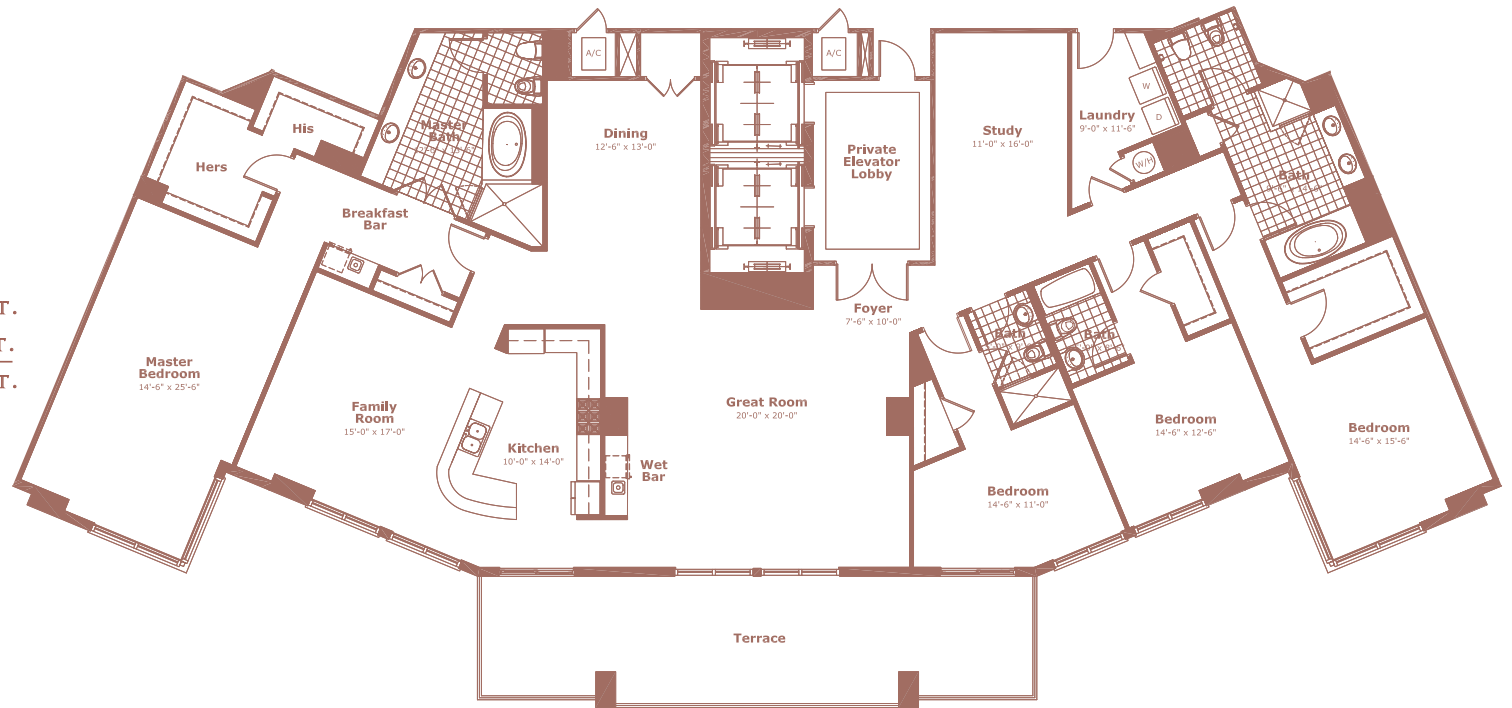

RESIDENCE J

LEVELS 20-21

4 BEDROOMS, 4 BATHS

CONDITIONED SPACE 4,300 SQ.FT.

TERRACE 500 SQ.FT.

TOTAL 4,800 SQ.FT.

Floorplan for illustration purposes only. Prices, plans and specifications are subject to change without notice.