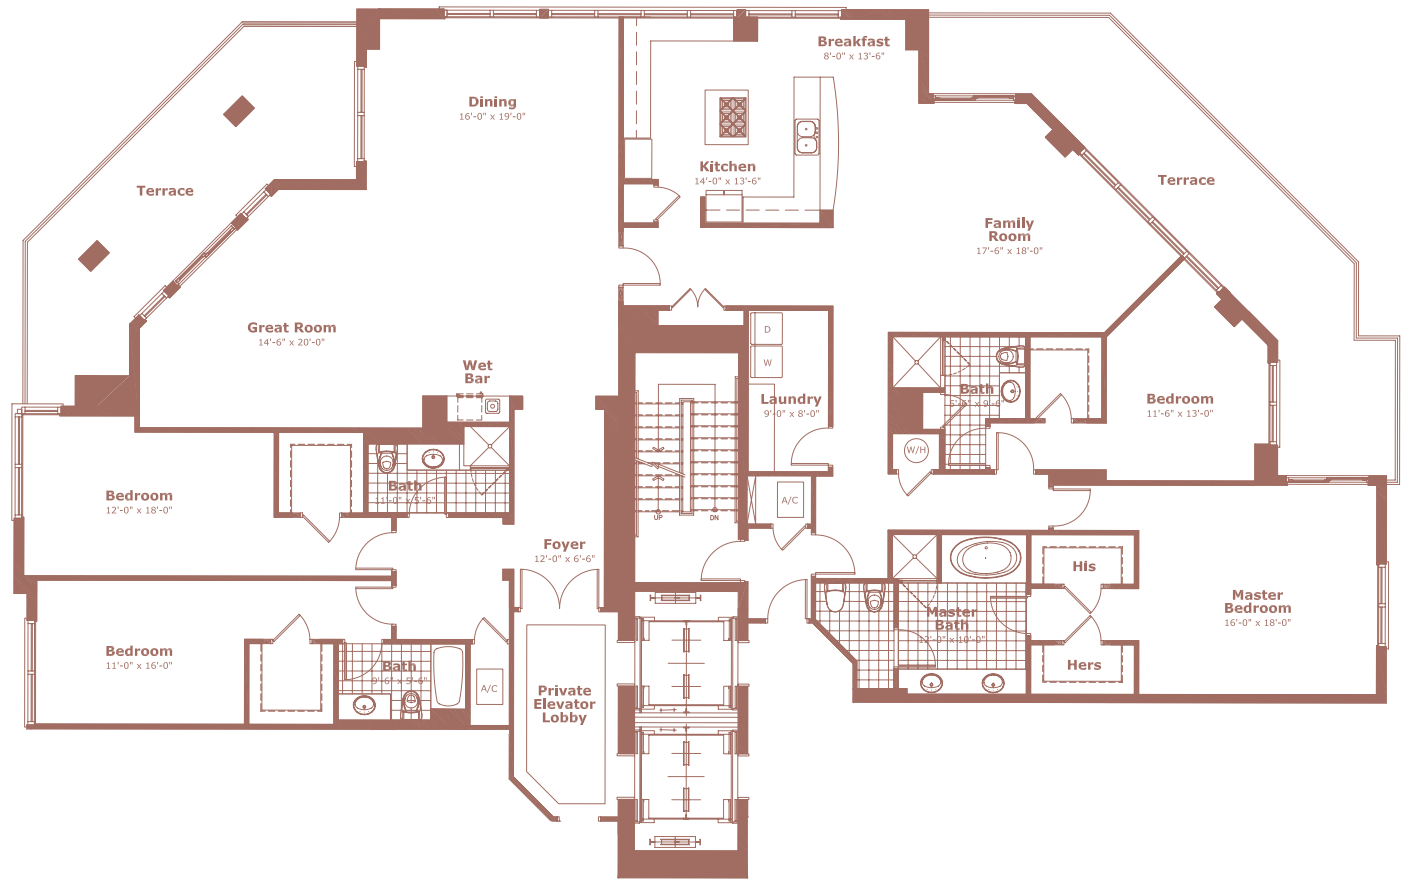

**RESIDENCE K**  
LEVELS 20-21

4 BEDROOMS, 4 BATHS  
 CONDITIONED SPACE 4,000 SQ.FT.  
 TERRACE 780 SQ.FT.  
 TOTAL 4,780 SQ.FT.

Floorplan for illustration purposes only. Prices, plans and specifications are subject to change without notice.